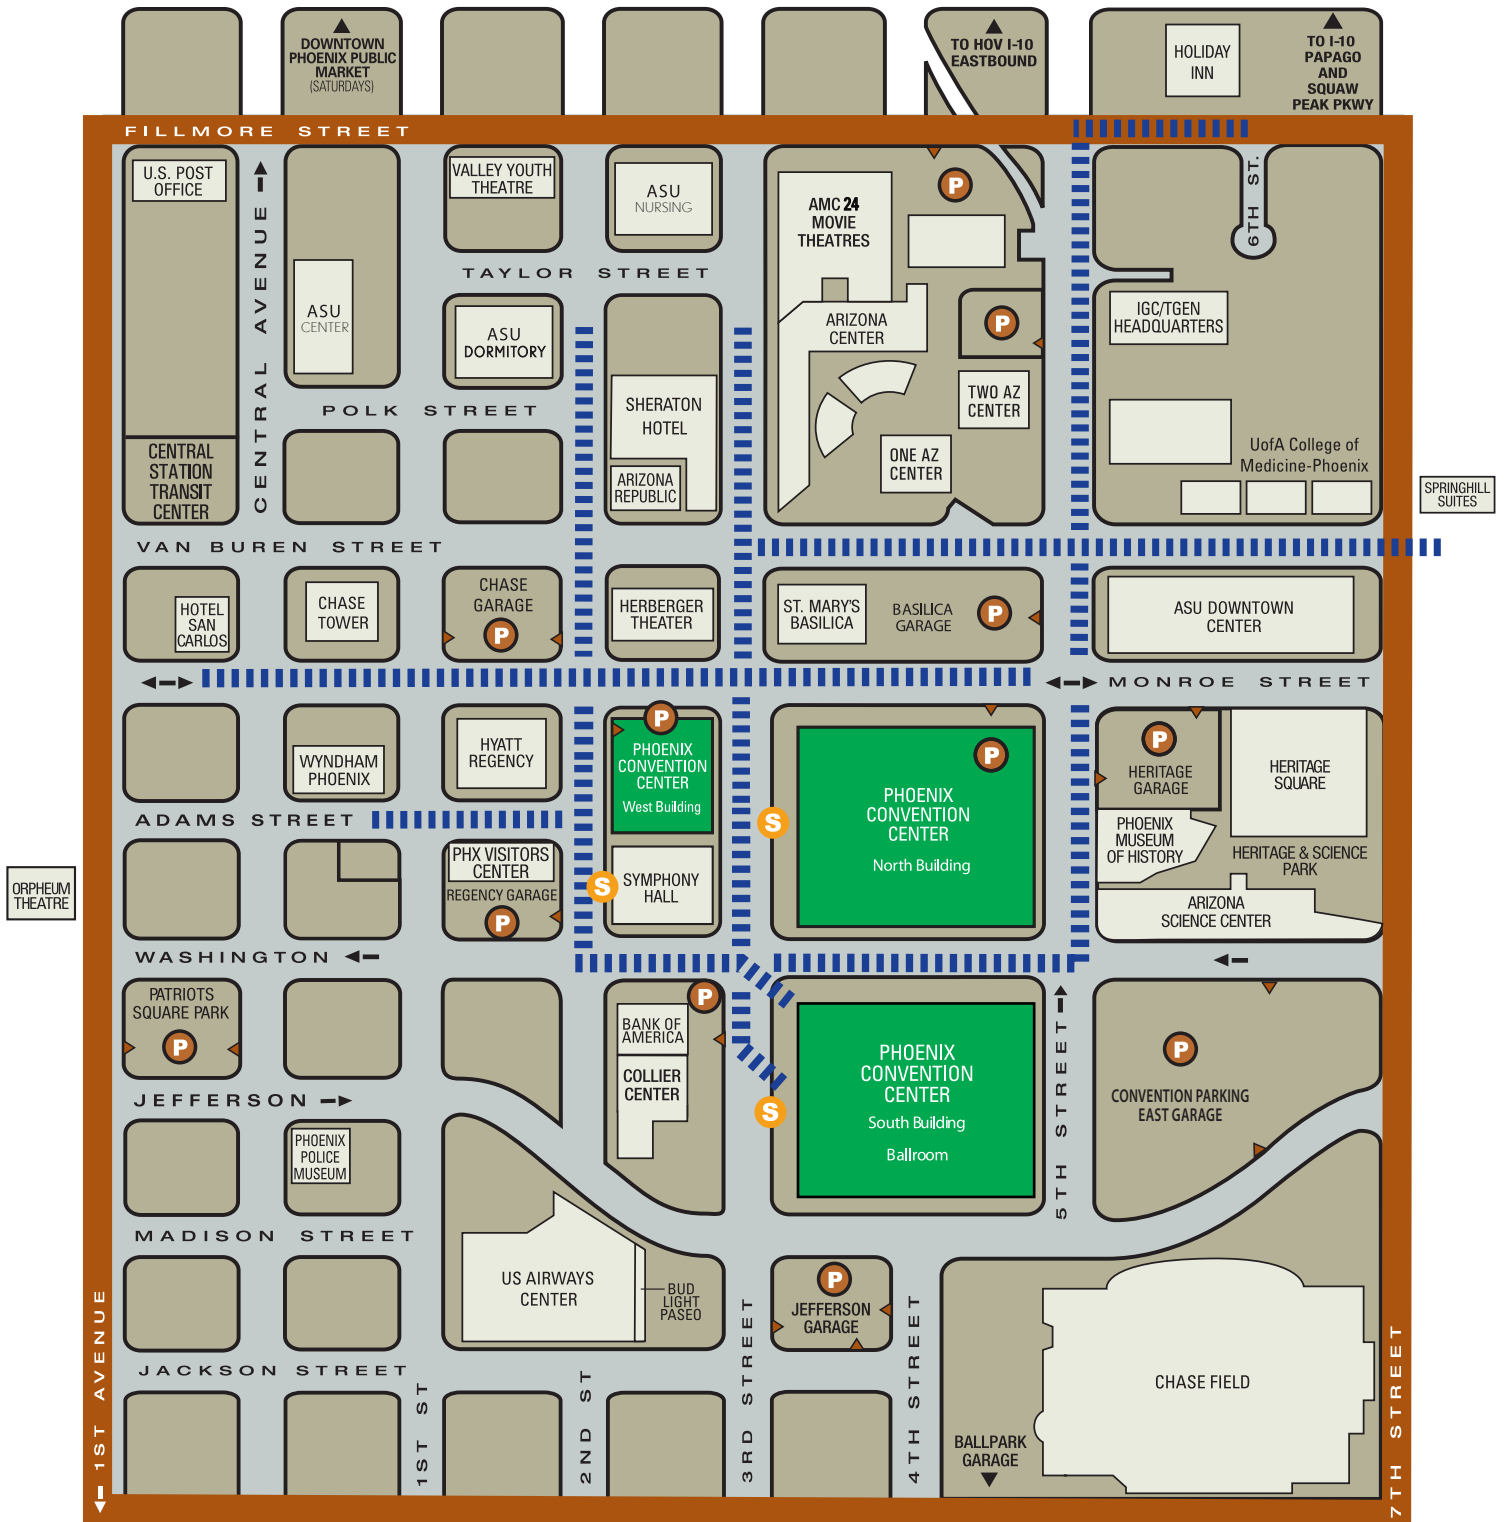

PHOENIX CONVENTION CENTER

WALKING & PARKING GUIDE

LEGEND

P Parking Garages **S** Shuttle Drop-Off/Pick-up

||||| Pedestrian Route to West & South Buildings **▶** Parking Garage Entrance